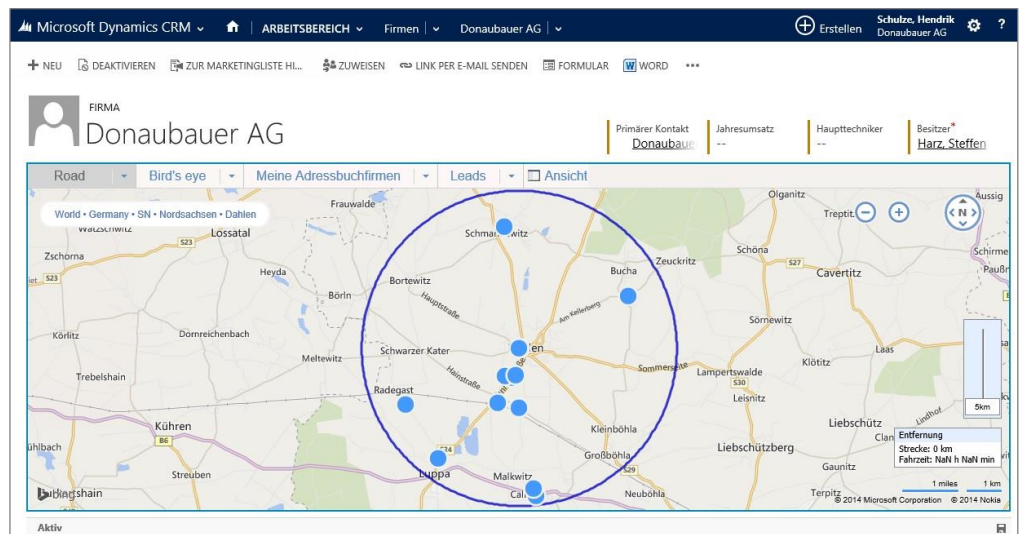

Microsoft® Partner
Gold Customer Relationship Management
Silver Midmarket Solution Provider
Silver Server Platform
Silver Hosting

DONAUBAUER
AKTIENGESELLSCHAFT

The Donaubauer AG is Microsoft Gold Certified Partner and Microsoft Business Solutions Partner. You find further information about us and our Word interface for MS CRM in the Internet: <http://www.donaubauer.com> and <http://www.crmwordschnittstelle.de>